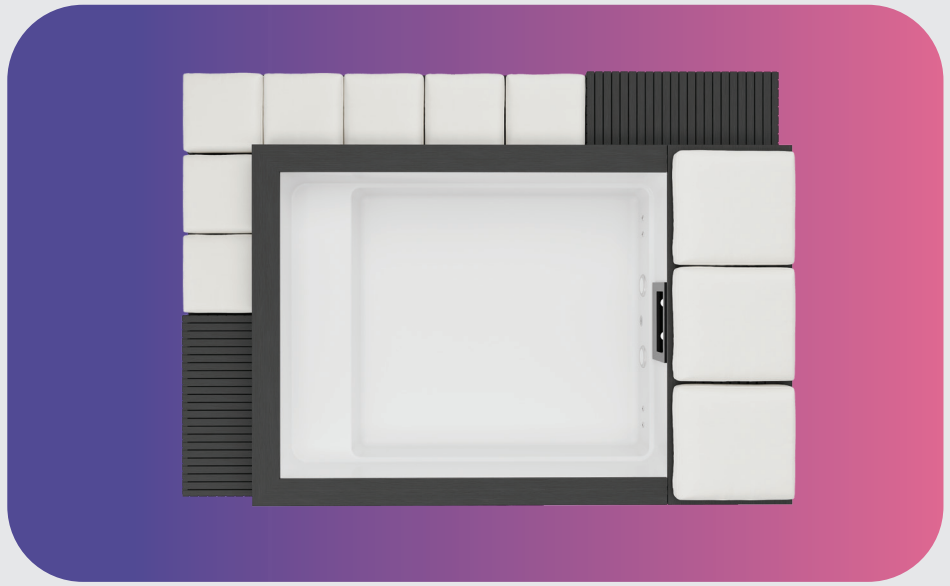

Mini Pool Range

Mirage

Alternative layout

Module Option
(optional extra)

3,360 x 2,360 x 700 mm

Acrylic colour

White

Cabinet colour options

Graphite Grey

Walnut

Module & pillow options

Module 100.1
1000 x 360 x 430 mm

Module 100.2
1000 x 360 x 550 mm

Pillow 66
660 x 390 mm

Specifications

Seating positions	N/A	Weight (without water)	500 kg
Dimensions	3,000 x 2,000 x 700 mm	Water capacity	2,000 Litres
Total jets	4	Electrical supply	16 Amp (230 v / 3x 230 v)
Controls	Balboa analogue (6 Button control panel with 2" LCD) + 1x AX10 auxiliar button	Heater	3 kw
Filter required	2 x SS01	Pumps	1 x 0.33 HP (Circ)