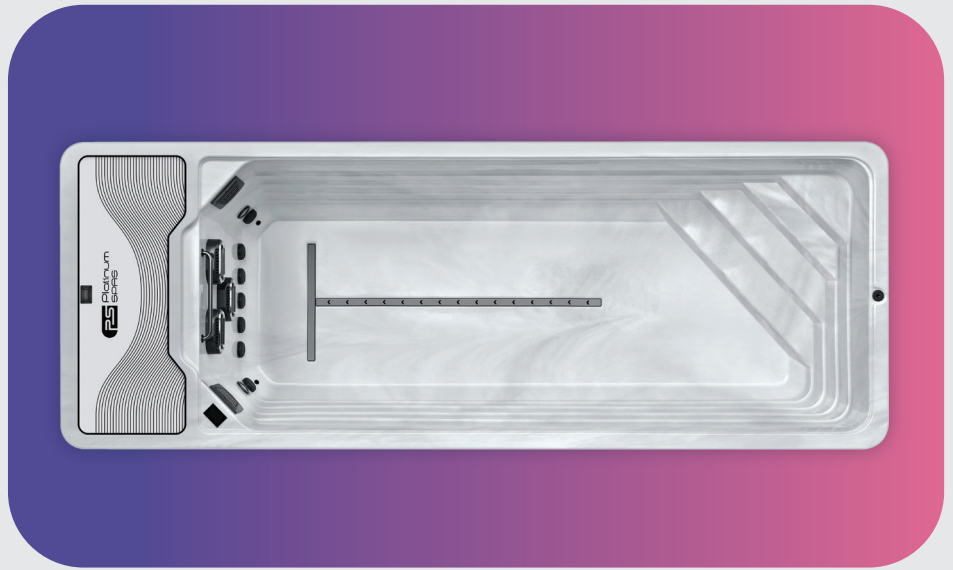

Mini Pool Range

Atlas

Filter required
SS01 x 2

Acrylic Color

Sterling Silver

Specifications

People	N/A	Dry/Wet Weight	3,461 lbs / 26,940 lbs
Dimensions	236 x 89 x 59 in	Water Capacity	2,813 Gallons
Total Jets	3	Insulation	Spray Foam
Seat layout	N/A	Electrical Supply*	60 Amp / 240V
LED Lighting	✓	Heater	5.5 kw
Music System	N/A	Pumps	N/A
Water Care System	SW Ozone	Pumps (Swim)	3 x 6 BHP, 3 HP cont
Controls	Spa Touch 2T	Circulation Pump	1 x 0.35 HP